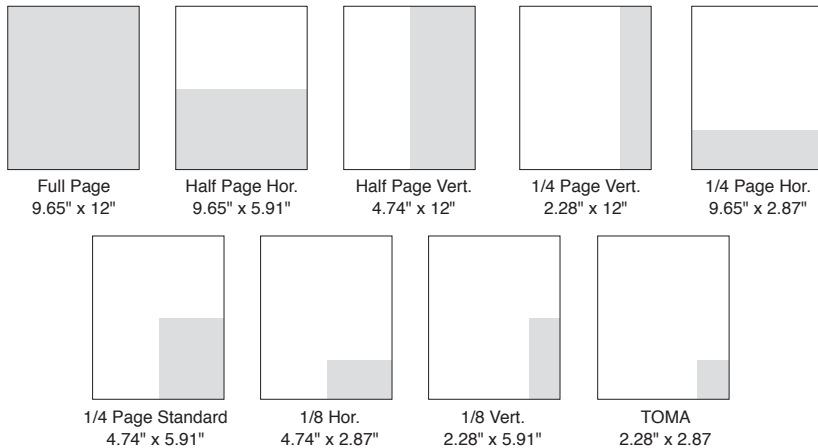

The Flathead Beacon is the Largest Newspaper in the Valley with a Circulation of 25,000

FREQUENCY DISCOUNT RATES*:

AD SIZE	SIZE OPTIONS	1x	4x	13x	26x	40x	52x
TOMA	2.28" x 2.87"	\$138	\$131	\$124	\$110	\$83	\$69
1/8 page	2.28" x 5.91" vert. or 4.74" x 2.87" h.	\$248	\$235	\$223	\$198	\$149	\$125
1/4 page	4.74" x 5.91"s. or 2.28" x 12" v. or 9.65" x 2.87" h.	\$440	\$418	\$396	\$352	\$264	\$220
1/2 page	4.74" x 12" vert. or 9.65" x 5.91" hor.	\$770	\$732	\$693	\$616	\$462	\$385
Full page	9.65" x 12"	\$1,320	\$1,254	\$1,188	\$1,056	\$792	\$660

* Rates shown are per insertion/week.

DISPLAY AD SPECS:

CAMERA READY ADS:

Ads not built by the Flathead Beacon must be 300 dpi or greater, submitted as hi-resolution pdf or other compatible format. Camera ready ads will not be modified.

DEADLINES & DISTRIBUTION:

SALES & AD MATERIAL DEADLINE:
Friday 12:00pm

- Published Weekly, Every Wednesday
- Weekly Circulation of 25,000 and Growing
- Distributed at Over 600 Locations in the Flathead, Mission, and Tobacco Valleys.